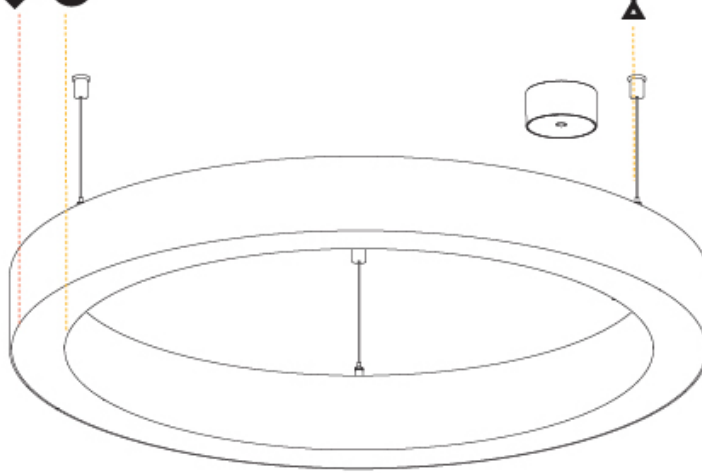

Ø 670mm 26 3/8"

Ø 800mm 31 1/2"

90mm 3 9/16"

PROJECT	_____
TYPE	_____
SPECIFIER	_____
QUANTITY	_____
DATE	_____

For Color / Finish Chart & Symbology see Appendix or product page downloadable area.

°K

Dimming	DP	DV	
	Phase	0-10V	
Color Temperature	30K	35K	°K
	3000K	3500K	
Diffuser	01	02	D
	Opal	Micro-Prism	
Suspension Cable Color and Length	..05	..10	△
	2000	6000	

GENERAL

Series: Glorious
 Subseries: Glorious Slim
 Brand: Prolicht
 Division: Architectural
 Mounting Type: Surface
 Mounting Location: Ceiling

PHYSICAL

Shape: Round
 Diameter (mm): 800
 Diameter (in): 31 1/2
 Height (mm): 90
 Height (in): 3 9/16
 Light Distribution: Direct
 Weight (kg): 6.814
 Weight (lbs): 14.99
 Diffuser: PMMA - Opal or Micro-Prism
 Fixture Finish: SSR / BKV / CWI / CRY / HAB / LAG / UFT / ITA / RUA / RUR / MIC / FTG / MYG / TWT / LOD / PUS / FRO / FUP / KIA / POP / BLS / SPG / MEY / GOH / GUM / CHC / COM / ABZ / JAG / OBR / MOS / ROR
 Fixture Material: Aluminum