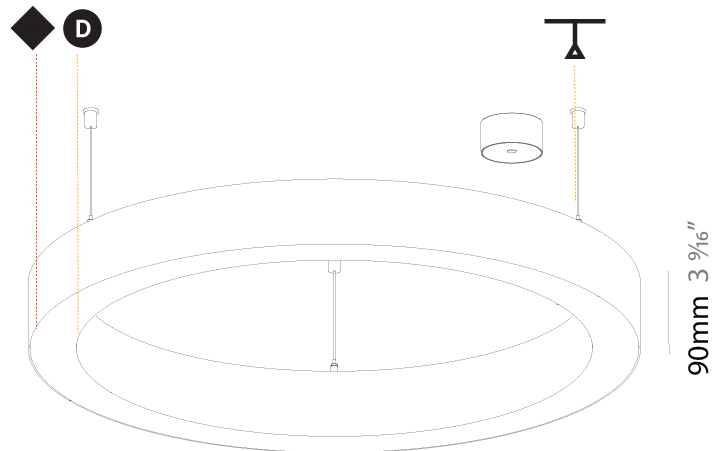

GENERAL

Series: Glorious
Subseries: Glorious Slim
Brand: Prolicht
Division: Architectural
Mounting Type: Suspension
Mounting Location: Ceiling
Subcategory: Ambient

PHYSICAL

Shape: Round
Diameter (mm): 800
Diameter (in): 31 1/2
Height (mm): 90
Height (in): 3 9/16
Max. Overall Height (mm): 2090
Max. Overall Height (in): 82 5/16
Light Distribution: Direct / Indirect
Weight (kg): 8.128
Weight (lbs): 17.92
Diffuser: PMMA - Opal or Micro-Prism
Fixture Finish: SSR / BKV / CWI / CRY / HAB / LAG / UFT / ITA / RUA / RUR / MIC / FTG / MYG / TWT / LOD / PUS / FRO / FUP / KIA / POP / BLS / SPG / MEY / GOH / GUM / CHC / COM / ABZ / JAG / OBR / MOS / ROR
Fixture Material: Aluminum
Cable Details: 2000mm or 6000mm Transparent Cable

ELECTRICAL

Lamp Type: LED (Zhaga Standard)
Input Wattage (W): 56 / 52.5
Total Output Wattage (W): 48 / 45
Dimming: Tri-Mode (Non-Dimming and Phase Dimming (120Vac only) and 0-10V Dimming)
Driver Included: Yes
Driver Location: Integrated
Driver Type: Constant Current - Universal
Driver Class: Class 2
Input Voltage (V): 120 - 277
Constant Current (MA): 350

LED

Color Temperature (°K): 3000 / 3500 / 4000
Max. Delivered Lumen (lm): 9830 / 10035 / 10240
CRI: >80 CRI
Lamp Life (hrs): 50000

OPTICAL

RATINGS AND CERTIFICATIONS

Certified By: Certified for North American Standards
IP rating: IP20

Ø 670mm 26 3/8"

Ø 800mm 31 1/2"

90mm 3 9/16"