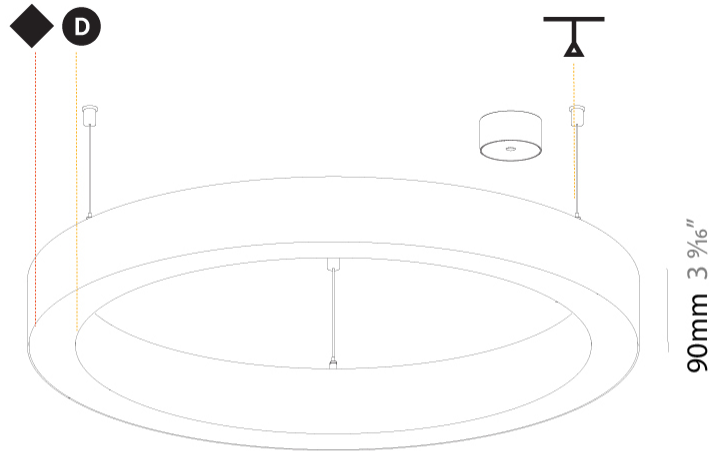

GENERAL

Series: Glorious
Subseries: Glorious Slim
Brand: Prolicht
Division: Architectural
Mounting Type: Suspension
Mounting Location: Ceiling
Subcategory: Ambient

PHYSICAL

Shape: Round
Diameter (mm): 800
Diameter (in): 31 1/2
Height (mm): 90
Height (in): 3 9/16
Max. Overall Height (mm): 2090
Max. Overall Height (in): 82 5/16
Light Distribution: Direct
Weight (kg): 6.772
Weight (lbs): 14.93
Diffuser: PMMA - Opal or Micro-Prism
Fixture Finish: SSR / BKV / CWI / CRY / HAB / LAG / UFT / ITA / RUA / RUR / MIC / FTG / MYG / TWT / LOD / PUS / FRO / FUP / KIA / POP / BLS / SPG / MEY / GOH / GUM / CHC / COM / ABZ / JAG / OBR / MOS / ROR
Fixture Material: Aluminum
Cable Details: 2000mm or 6000mm Transparent Cable

Ø 670mm 26 3/8"

Ø 800mm 31 1/2"

90mm 3 9/16"

PROJECT	_____
TYPE	_____
SPECIFIER	_____
QUANTITY	_____
DATE	_____

GLORIOUS SLIM SUSPENSION

A300063-

base number	LED Dimming	Color Temperature	Finishes (Diamond)	Diffuser Options	Cable Options
-------------	-------------	-------------------	--------------------	------------------	---------------

GENERAL

Series: Glorious
Subseries: Glorious Slim
Brand: Prolicht
Division: Architectural
Mounting Type: Suspension
Mounting Location: Ceiling
Subcategory: Ambient

PHYSICAL

Shape: Round
Diameter (mm): 800
Diameter (in): 31 1/2
Height (mm): 90
Height (in): 3 9/16
Max. Overall Height (mm): 2090
Max. Overall Height (in): 82 5/16
Light Distribution: Direct / Indirect
Weight (kg): 8.128
Weight (lbs): 17.92
Diffuser: PMMA - Opal or Micro-Prism
Fixture Finish: SSR / BKV / CWI / CRY / HAB / LAG / UFT / ITA / RUA / RUR / MIC / FTG / MYG / TWT / LOD / PUS / FRO / FUP / KIA / POP / BLS / SPG / MEY / GOH / GUM / CHC / COM / ABZ / JAG / OBR / MOS / ROR
Fixture Material: Aluminum
Cable Details: 2000mm or 6000mm Transparent Cable