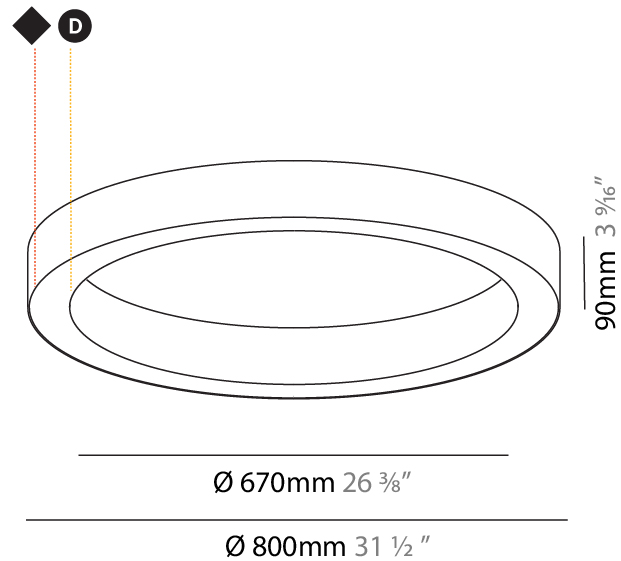

1. To build a product code in our configurator select the specify button on the base model # product page
2. To build a manual product code on this datasheet choose from the options listed below in blue font and add the suffix to the base model #

GENERAL

Series: Glorious
Subseries: Glorious Slim
Brand: Prolicht
Division: Architectural
Mounting Type: Surface
Mounting Location: Ceiling

PHYSICAL

Shape: Round
Diameter (mm): 800
Diameter (in): 31 1/2
Height (mm): 90
Height (in): 3 9/16
Light Distribution: Direct
Weight (kg): 6.814
Weight (lbs): 14.99
Diffuser: PMMA - Opal or Micro-Prism
Fixture Finish: SSR / BKV / CWI / CRY / HAB / LAG / UFT / ITA / RUA / RUR / MIC / FTG / MYG / TWT / LOD / PUS / FRO / FUP / KIA / POP / BLS / SPG / MEY / GOH / GUM / CHC / COM / ABZ / JAG / OBR / MOS / ROR
Fixture Material: Aluminum

ELECTRICAL

Lamp Type: LED (Zhaga Standard)
Input Wattage (W): 56
Total Output Wattage (W): 48
Dimming: Tri-Mode (Non-Dimming and Phase Dimming (120Vac only) and 0-10V Dimming)
Driver Included: Yes
Driver Location: Integrated
Driver Type: Constant Current - Universal
Driver Class: Class 2
Input Voltage (V): 120 - 277
Constant Current (MA): 350

LED

Color Temperature (°K): 3000 / 3500 / 4000
Max. Delivered Lumen (lm): 5450 / 5557 / 5670
CRI: >80 CRI
Efficiency (%): 88.4
Lamp Life (hrs): 50000

OPTICAL

RATINGS AND CERTIFICATIONS

Certified By: Certified for North American Standards
IP rating: IP20